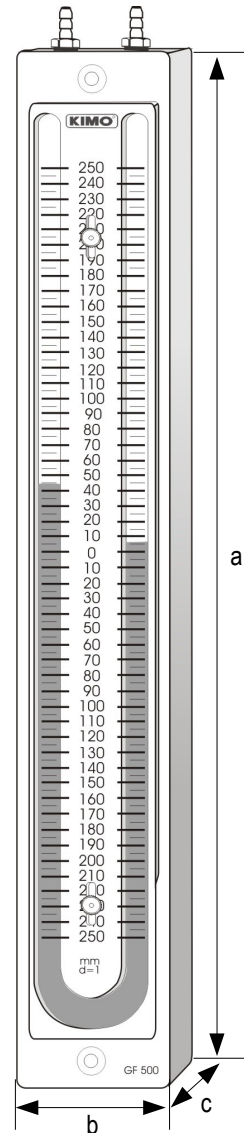

|  |                              |
|--|------------------------------|
|  | From +5 to +30°C             |
|  | From -30 to +60°C            |
|  | 14 bars                      |
|  | 20 mm PVC                    |
|  | 4mm for MERCURY              |
|  | 6mm for VF1                  |
|  | 54 × 3mm                     |
|  | 20mm                         |
|  | VF1( 13.545) MERCURY ( 1.00) |
|  | 5 × 8mm 6.2                  |
|  | Delrin( ), M 7x100 thread    |
|  | 2 Ø 5 X 25 mm                |

| Ref. | GF 500 | GF 1000 | GF 68  | GF 134  |
|------|--------|---------|--------|---------|
| a    | 607 mm | 1107 mm | 607 mm | 1107 mm |
| b    | 70 mm  | 70 mm   | 70 mm  | 70 mm   |
| c    | 25 mm  | 25 mm   | 25 mm  | 25 mm   |
|      | 571 mm | 1071 mm | 571 mm | 1071 mm |
|      | 540 g  | 980 g   | 800 g  | 1450 g  |

1. Ø 5 x 25 mm

2.

"0"

3.

4. Ø 5x8

가

.....  
 .....

[www.kimo.fr](http://www.kimo.fr)